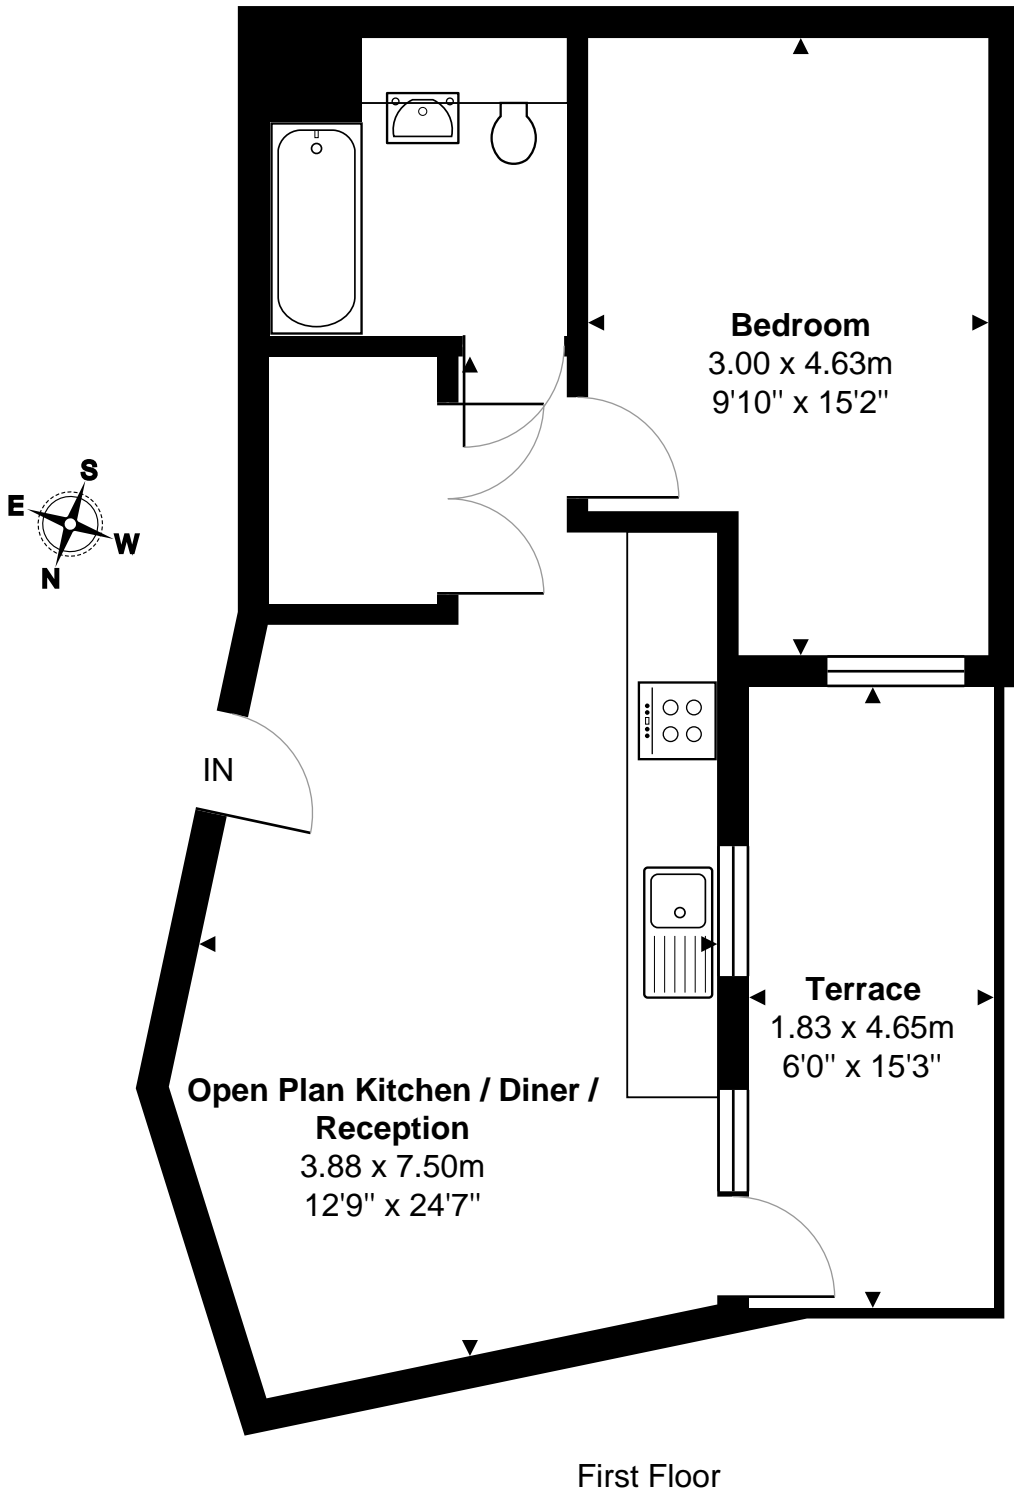

Deepak House, SW17

Total Area: 44.7 m² ... 481 ft² (excluding terrace)

This Floorplan is provided without warranty, of any kind.
Bespoke Plans disclaims any warranty including,
without limitation, satisfaction, quality or accuracy of any dimensions