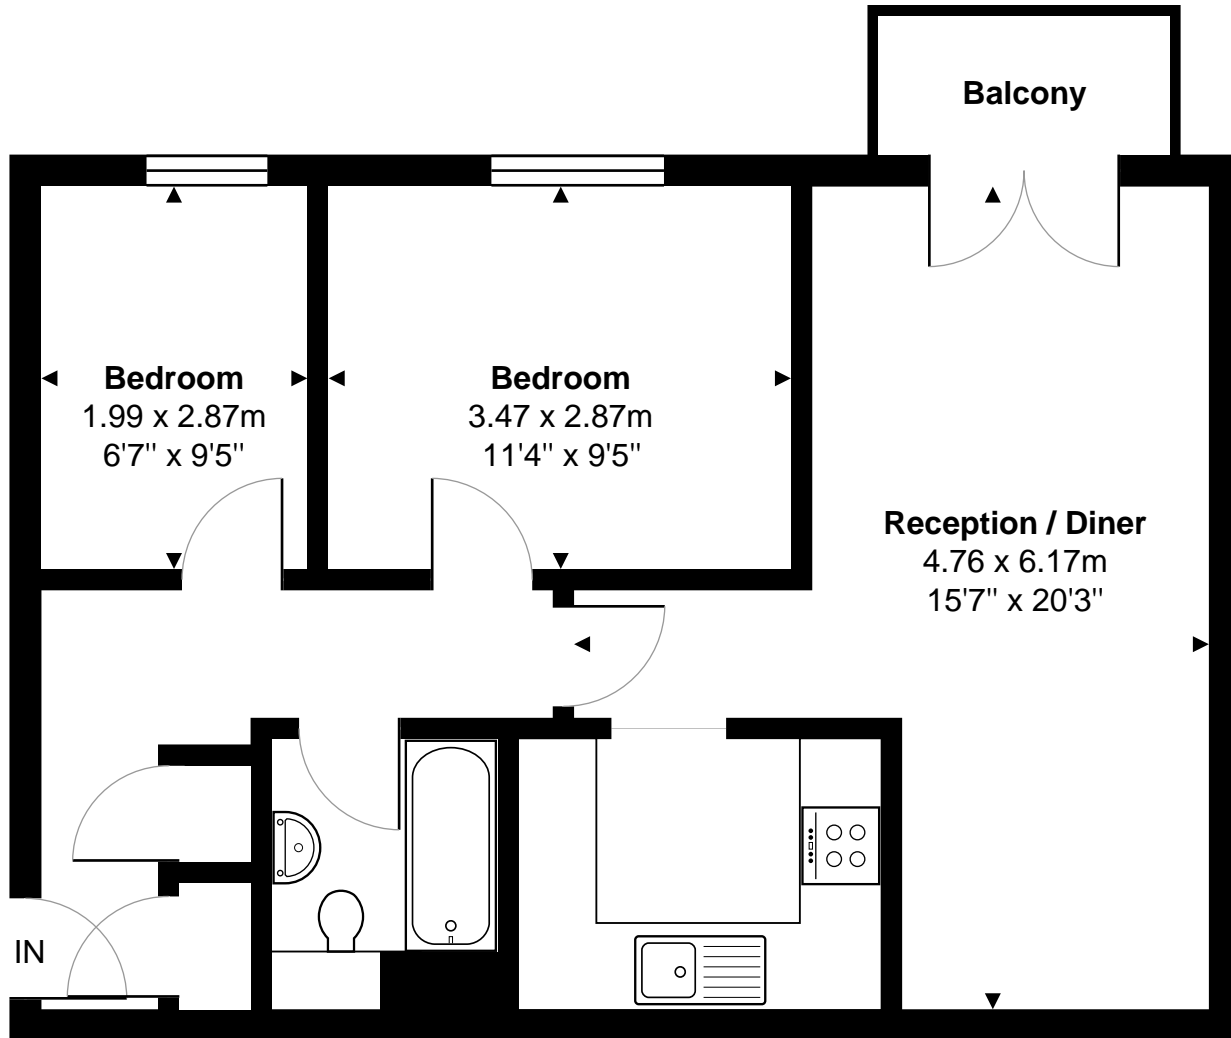

Cadnam Lodge, Schooner Close, E14

Total Area: 54.0 m² ... 581 ft² (excluding balcony)

Third Floor

This Floorplan is provided without warranty, of any kind.
Bespoke Plans disclaims any warranty including,
without limitation, satisfaction, quality or accuracy of any dimensions