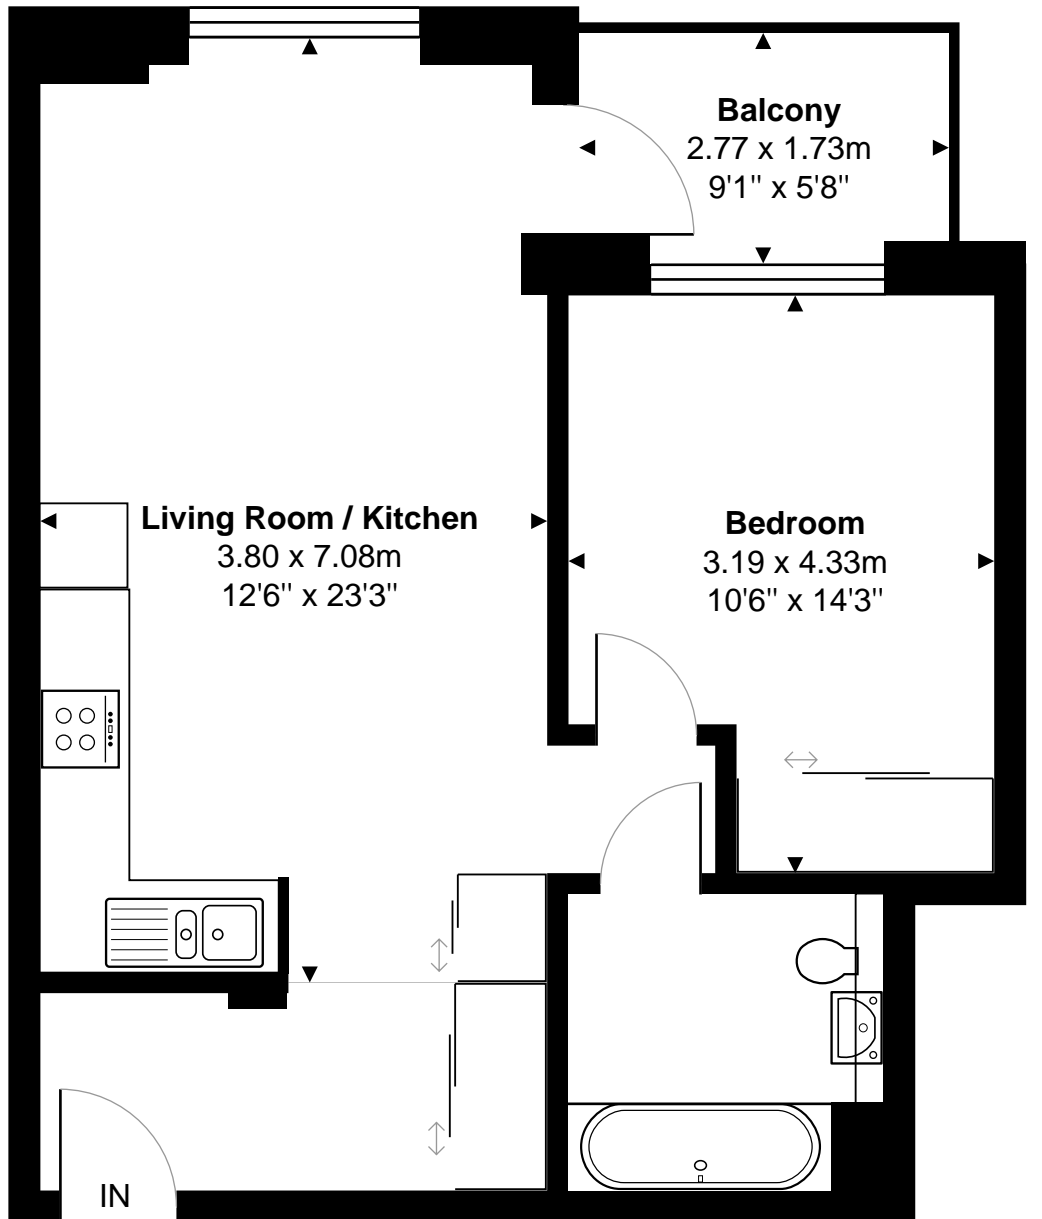

Hawksbury Heights

Total Area: 53.4 m² ... 574 ft²

Floor

This Floor plan is provided without warranty, of any kind.
Bespoke Plans disclaims any warranty including,
without limitation, satisfaction, quality or accuracy of any dimensions