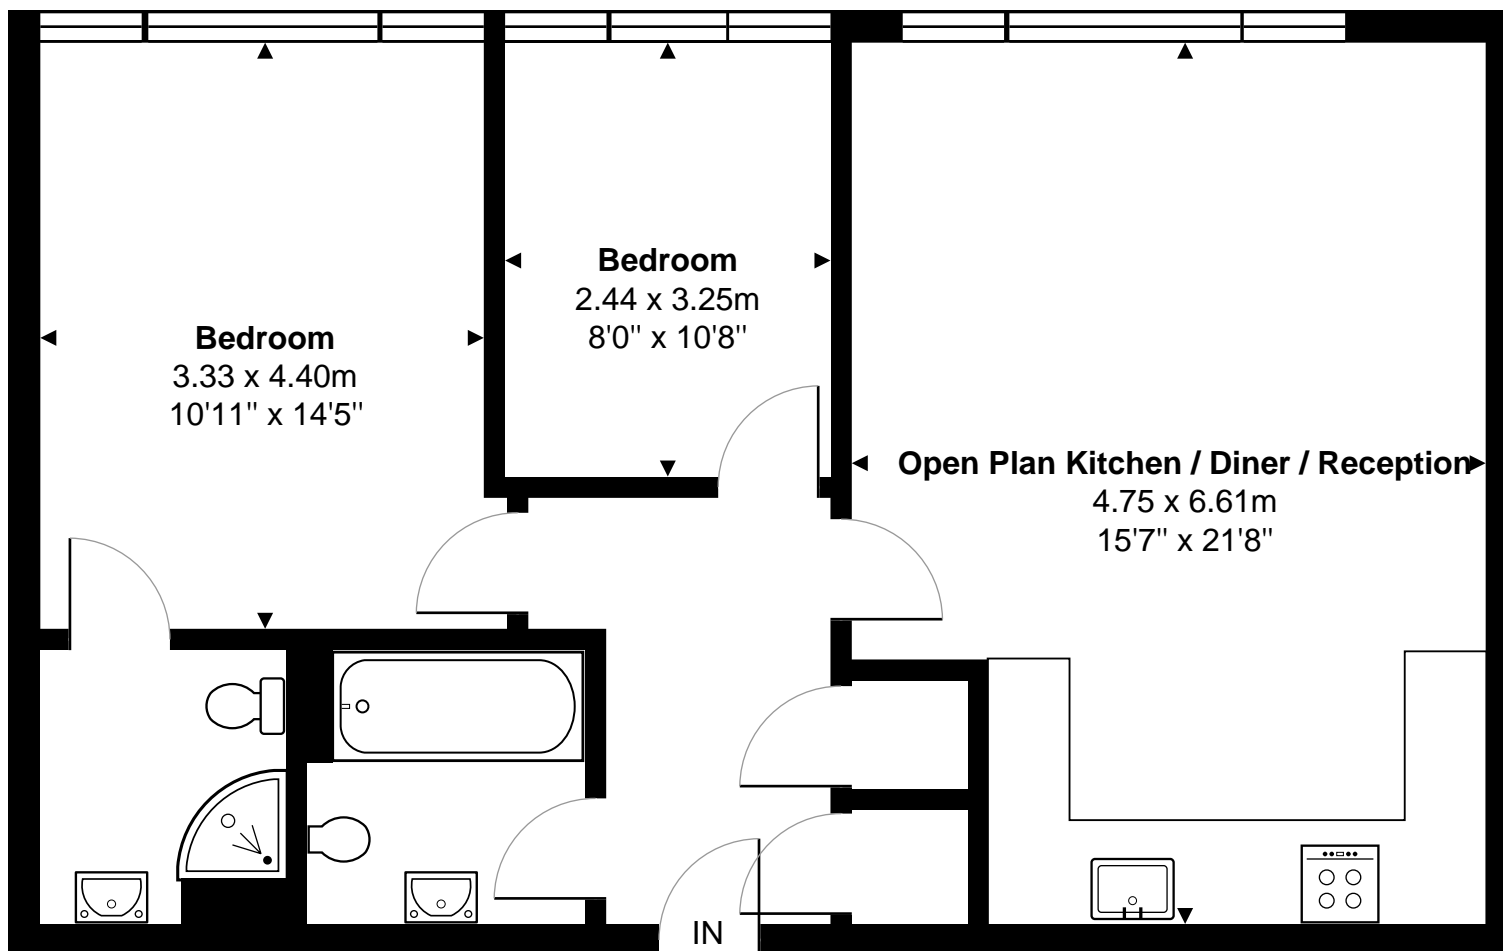

Press House, BR5

Total Area: 71.7 m² ... 771 ft²

Ground Floor

This Floorplan is provided without warranty, of any kind.
Bespoke Plans disclaims any warranty including,
without limitation, satisfaction, quality or accuracy of any dimensions